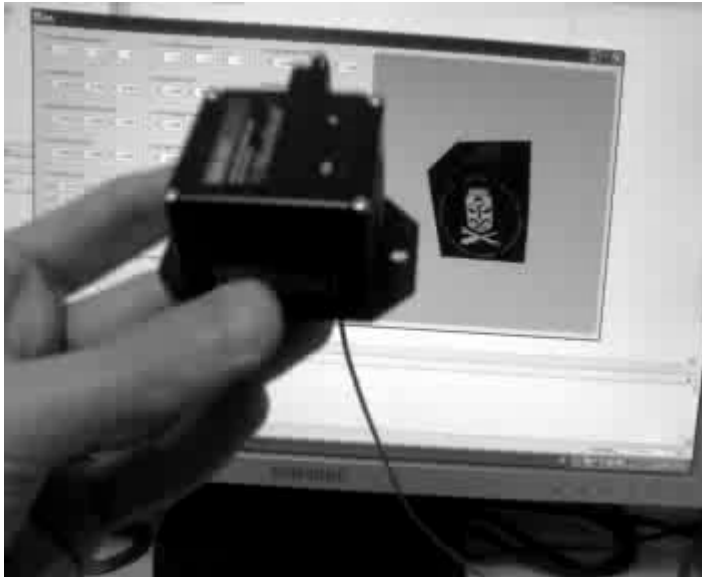

Outgoing messages

Show

Range circle Laser position Sectors Echo information Minimum sector measurement Obstacles detected

Working mode

Idle Rotate Measure Error Unknown

Motor mode

Ok Spin too high Spin too low Error Unknown

Range

10m

Sector configuration

Number of sectors Total angle covered

Sistema inercial

Medidas de:

- Posiciones angulares
- Aceleraciones
- Velocidades instantáneas
- Campos magnéticos

Aplicaciones: