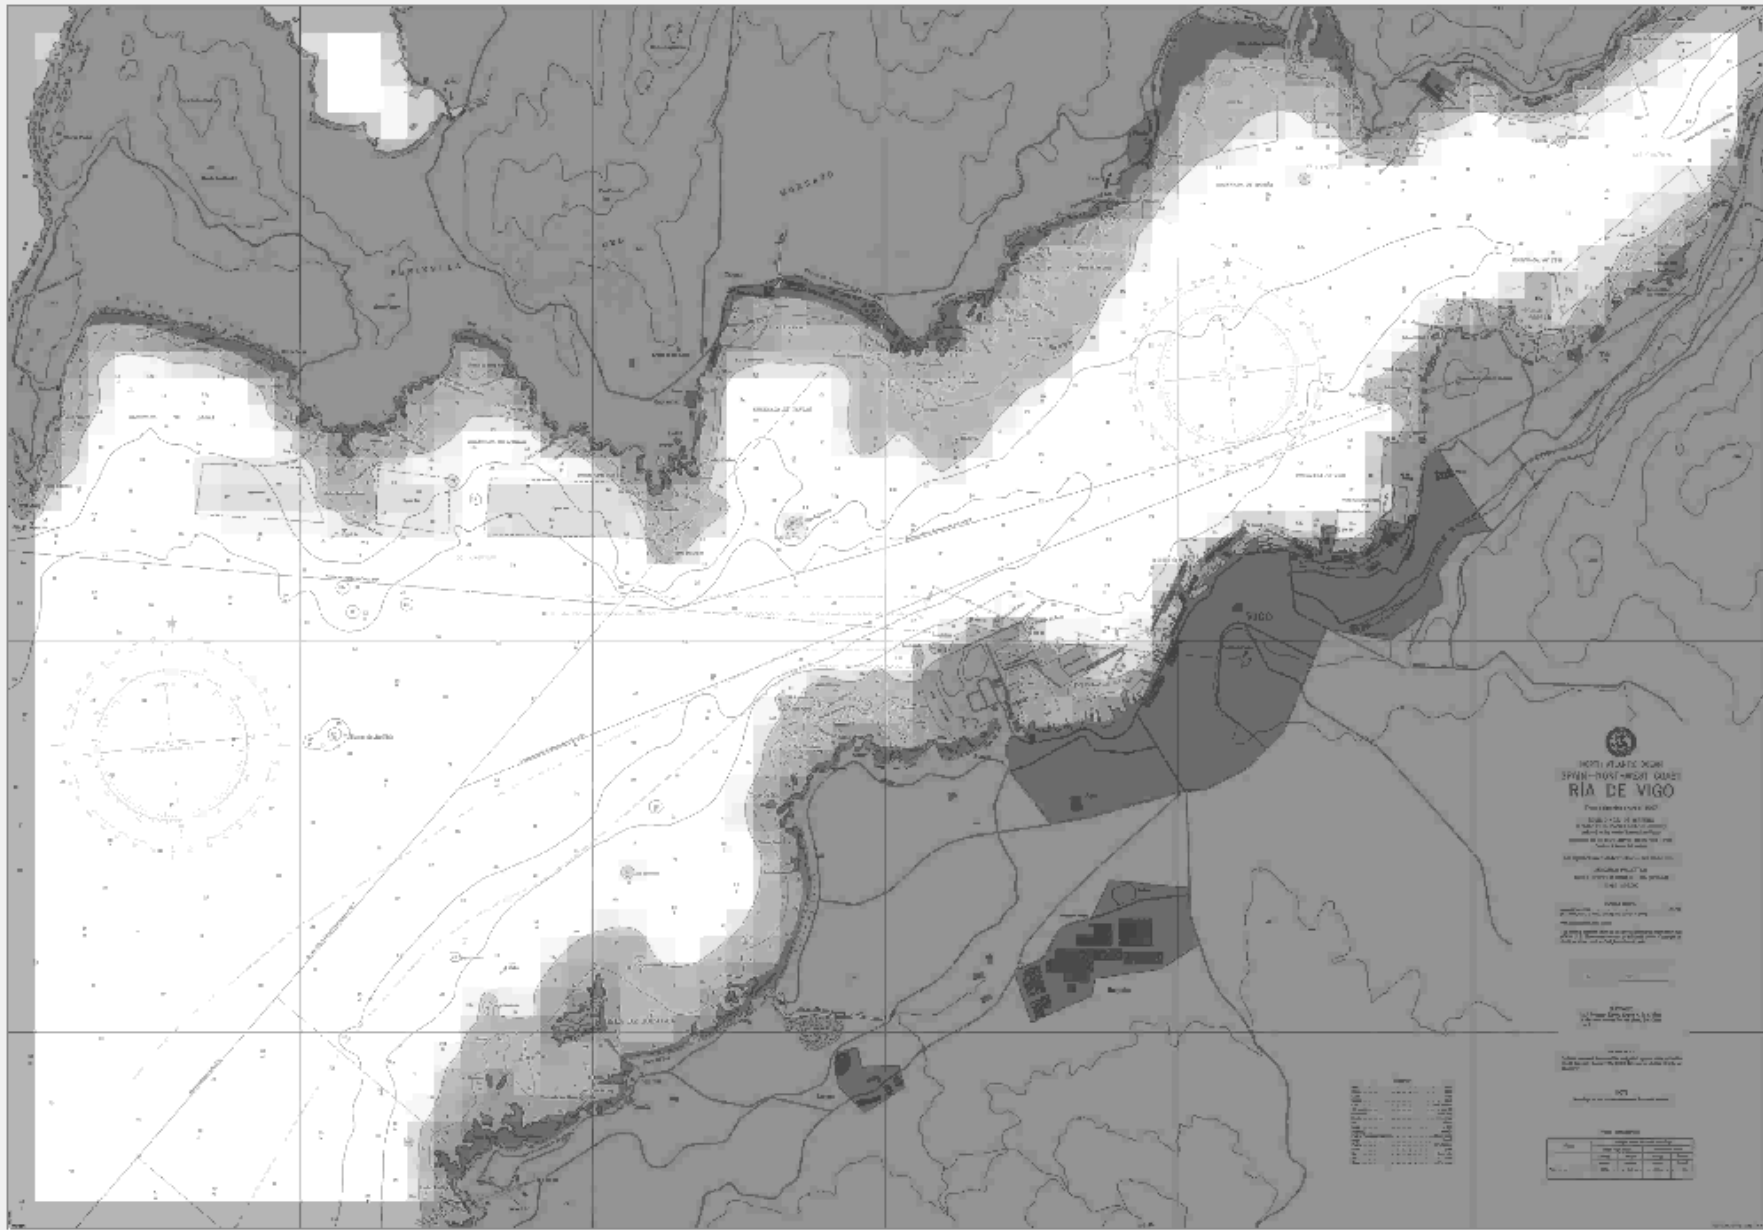

Begin Waypoint Tracking

Load Map

Close

Visión artificial

- Inspección/teleoperación
- Complemento de radares con capacidades ARPA

Escán

Sick Client

Incoming messages

Outgoing messages

Show

Range circle Laser position Sectors Echo information Minimum sector measurement Obstacles detected

Working mode

Idle Rotate Measure Error Unknown

Motor mode

Ok Spin too high Spin too low Error Unknown